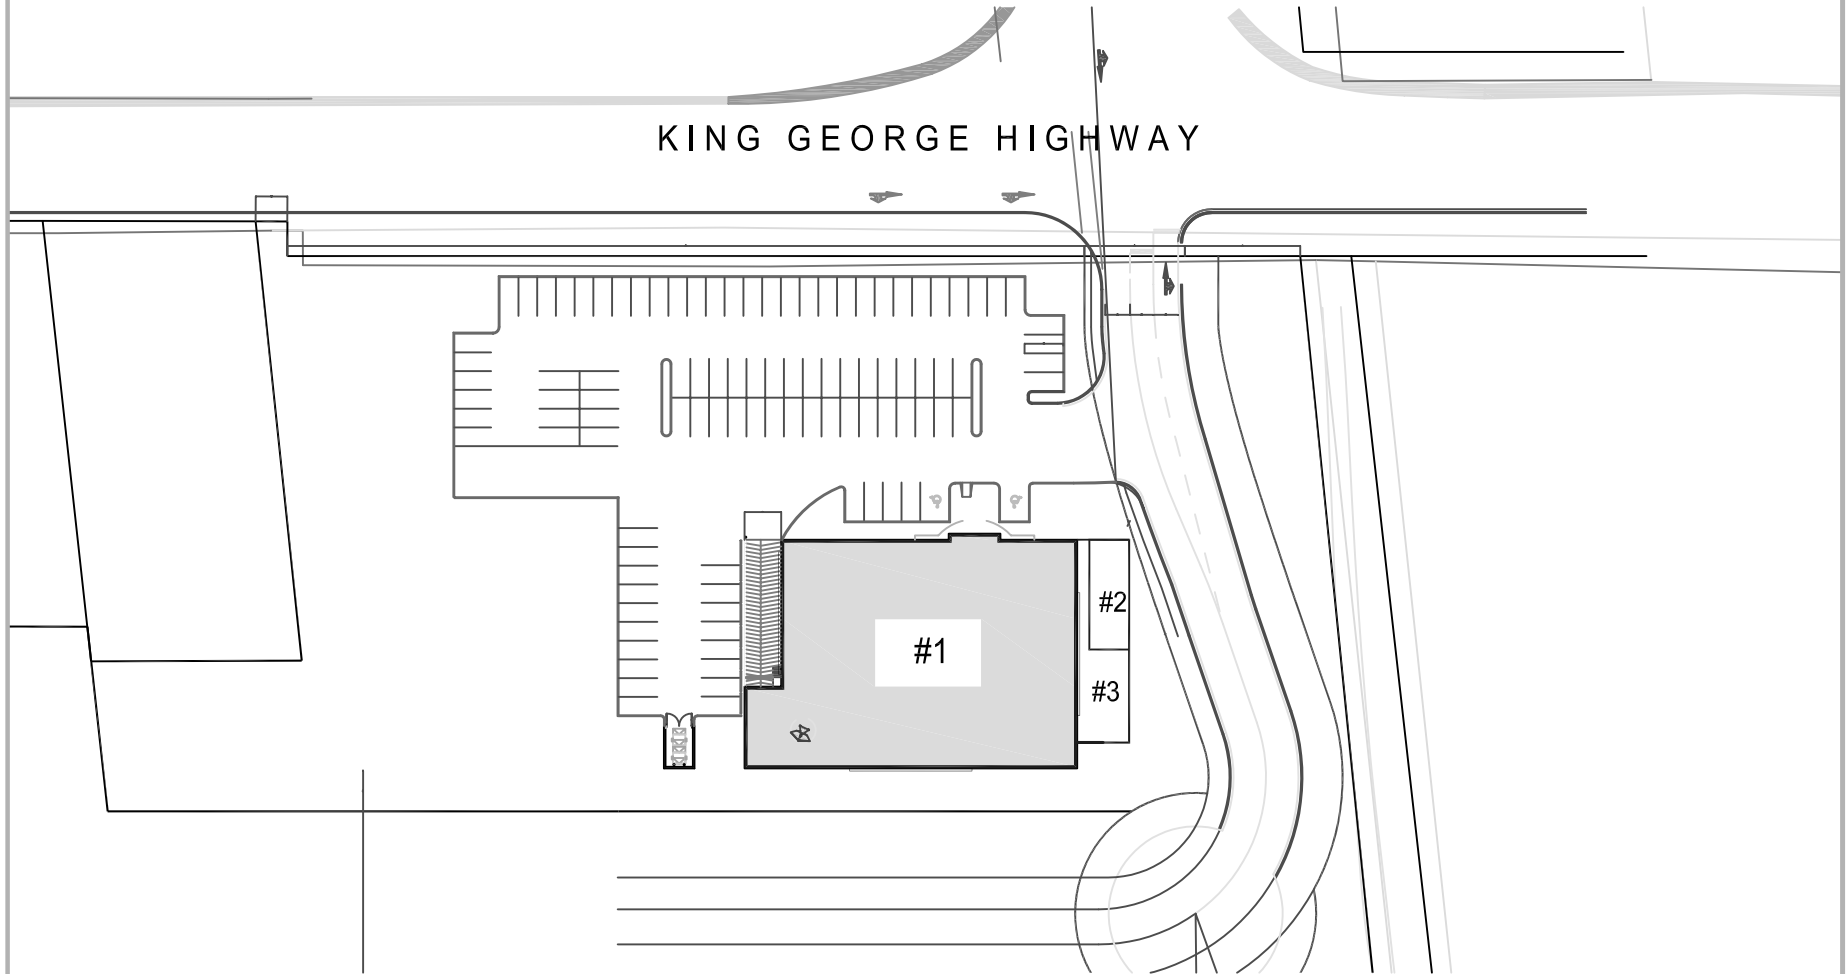

KGH PLAZA MIRAMICHI, NB

Address 2540 King George Highway, Miramichi,
New Brunswick

Area 19,345 sq. ft.

Retailer Shoppers Drug Mart

Address:
527 Queen Street, Suite 200
Fredericton, NB
E3B 1B8

Contact:
Myles Martin
506-451-1826
myles.martin@plaza.ca

KGH PLAZA

Miramichi, N.B.

KING GEORGE HIGHWAY

<u>Tenant</u>	<u>sq.ft.</u>
1. SHOPPERS DRUG MART	17,036
2. CARMICHAELS HAIR STUDIO	1,200
3. Dr. ARSENAULT	935

THE PLAZA GROUP

527 Queen Street, Suite 200
Fredericton, N.B.
E3B 1B8
Tel.:506-451-1826
Fax.:506-451-1802