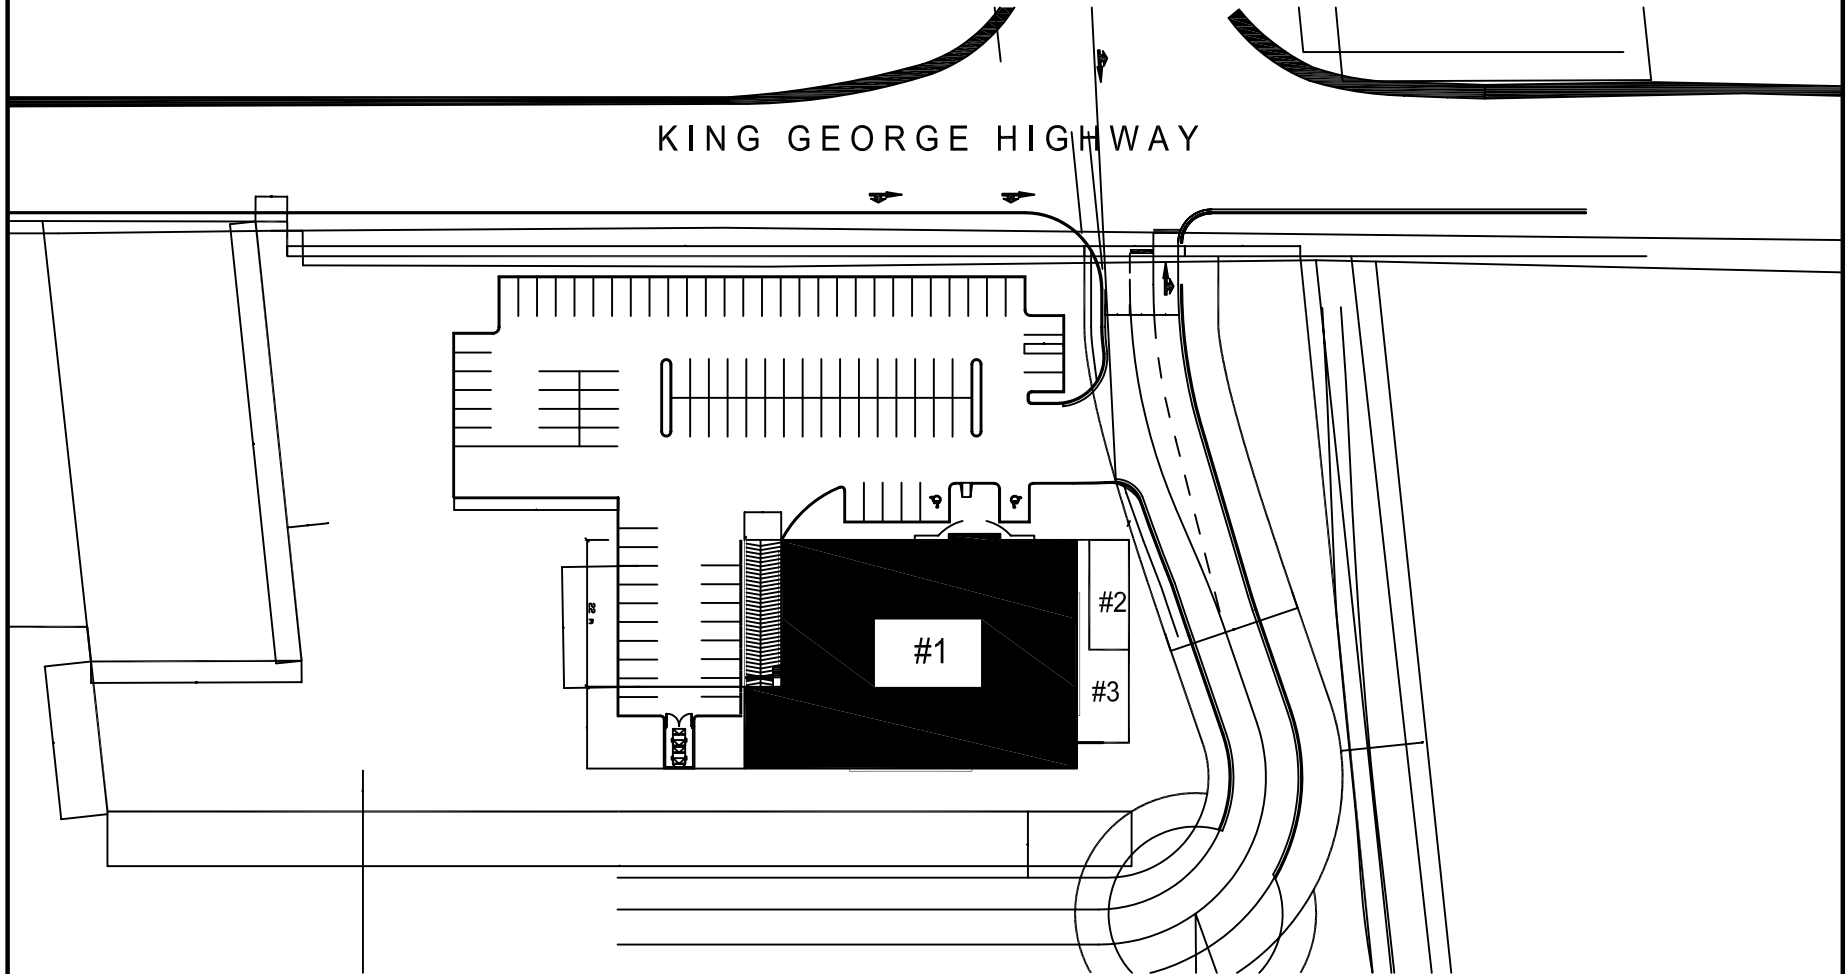

KGH PLAZA MIRAMICHI, NB

Address 2540 King George Highway, Miramichi,
New Brunswick

Area 19,345 sq. ft.

Retailer Shoppers Drug Mart

Address:
527 Queen Street, Suite 200
Fredericton, NB
E3B 1B8

Contact:
Myles Martin
506-451-1826
myles.martin@plaza.ca

KGH PLAZA

Miramichi, N.B.

KING GEORGE HIGHWAY

<u>Tenant</u>	<u>sq.ft.</u>
1. SHOPPERS DRUG MART	17,036
2. CARMICHAELS HAIR STUDIO	1,200
3. AVAILABLE	1,300

THE PLAZA GROUP

527 Queen Street, Suite 200
Fredericton, N.B.
E3B 1B8
Tel.:506-451-1826
Fax.:506-451-1802