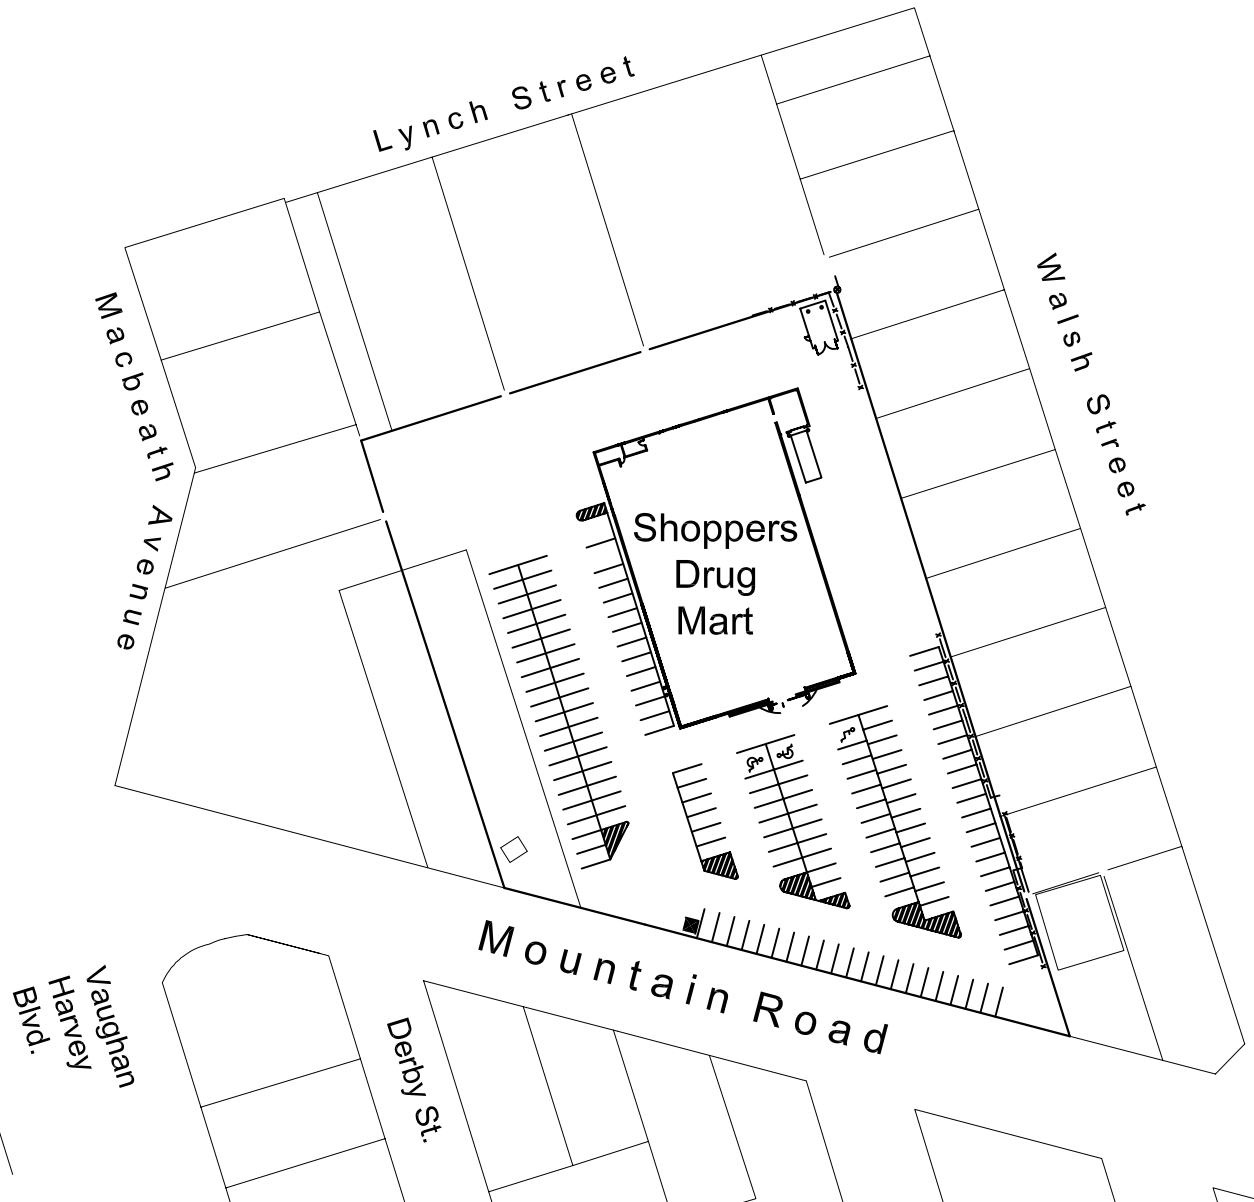

681 MOUNTAIN ROAD

MONCTON, N.B.

681 MOUNTAIN ROAD
MONCTON, N.B.

Tenant	sq.ft.
1. Shoppers Drug Mart	19,504

REVISED: January 18, 2008 rev."C"

DATE: September 08, 2004

THE PLAZA GROUP

527 Queen Street, Suite 200
Fredericton, N.B.

E3B 1B8

Tel.: 506-451-1826

Fax.: 506-451-1802

90 Morgan Rd, Suite 200
Baie D'Urfe, Quebec
H9X 3A8

Tel.: 514-457-7007

Fax.: 514-457-0220

www.plaza.ca