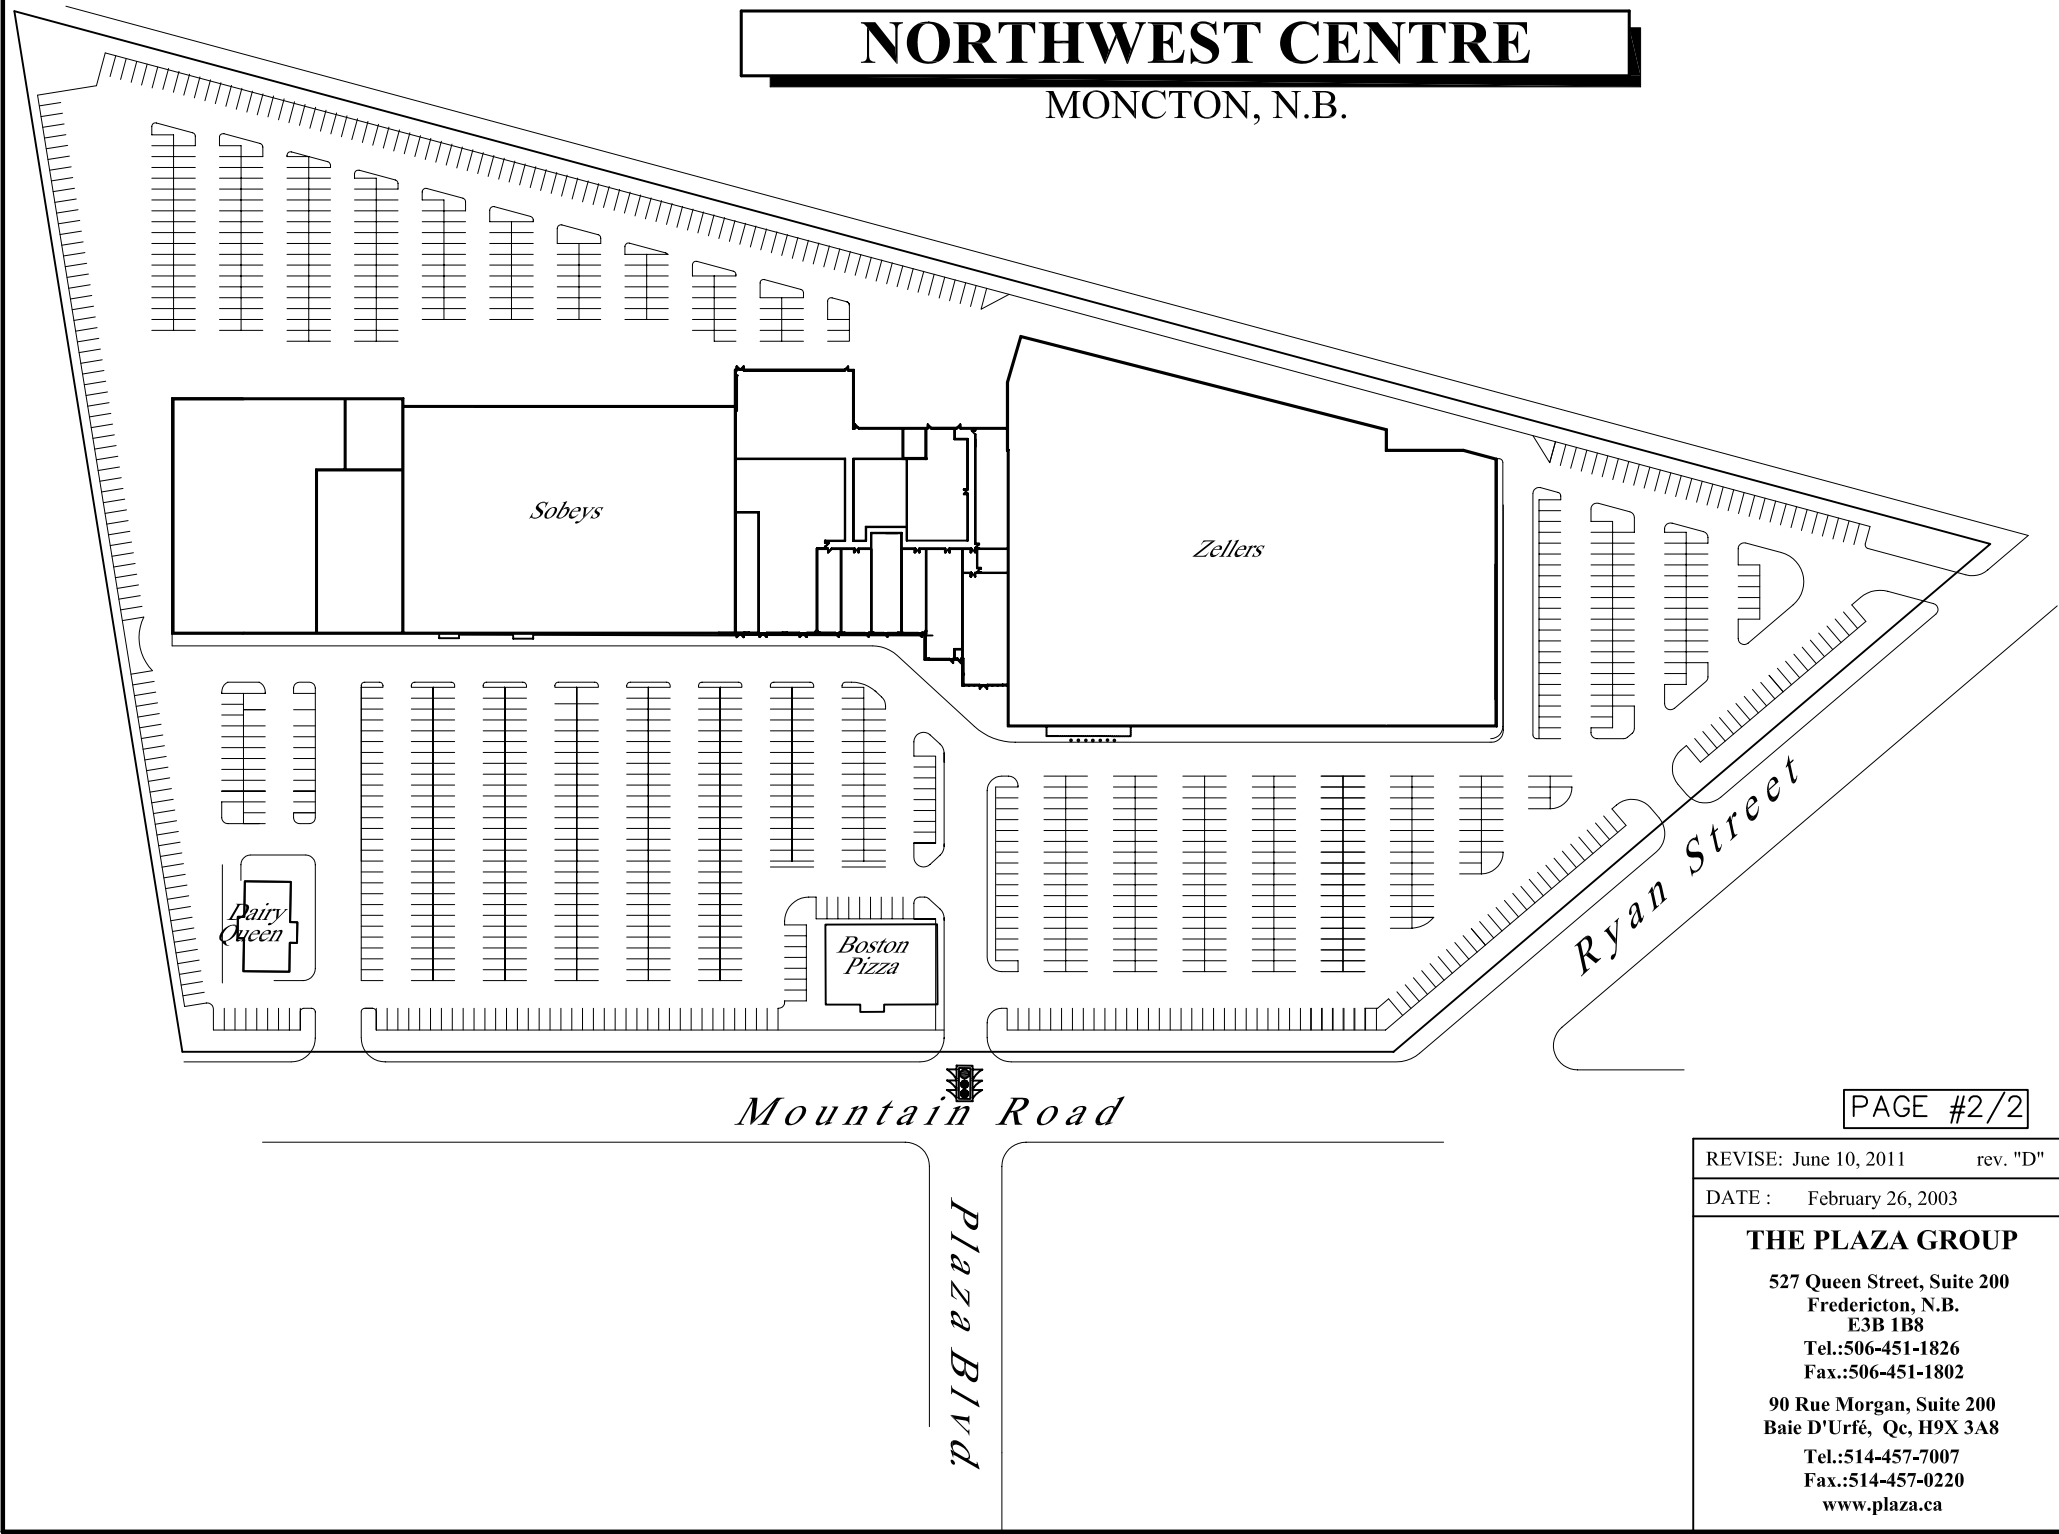

NORTHWEST CENTRE

MONCTON, N.B.

REVISE: June 10, 2011 rev. "D"

DATE: February 26, 2003

THE PLAZA GROUP

527 Queen Street, Suite 200
Fredericton, N.B.
E3B 1B8
Tel.:506-451-1826
Fax.:506-451-1802

90 Rue Morgan, Suite 200
Baie D'Urfé, Qc, H9X 3A8
Tel.:514-457-7007
Fax.:514-457-0220
www.plaza.ca