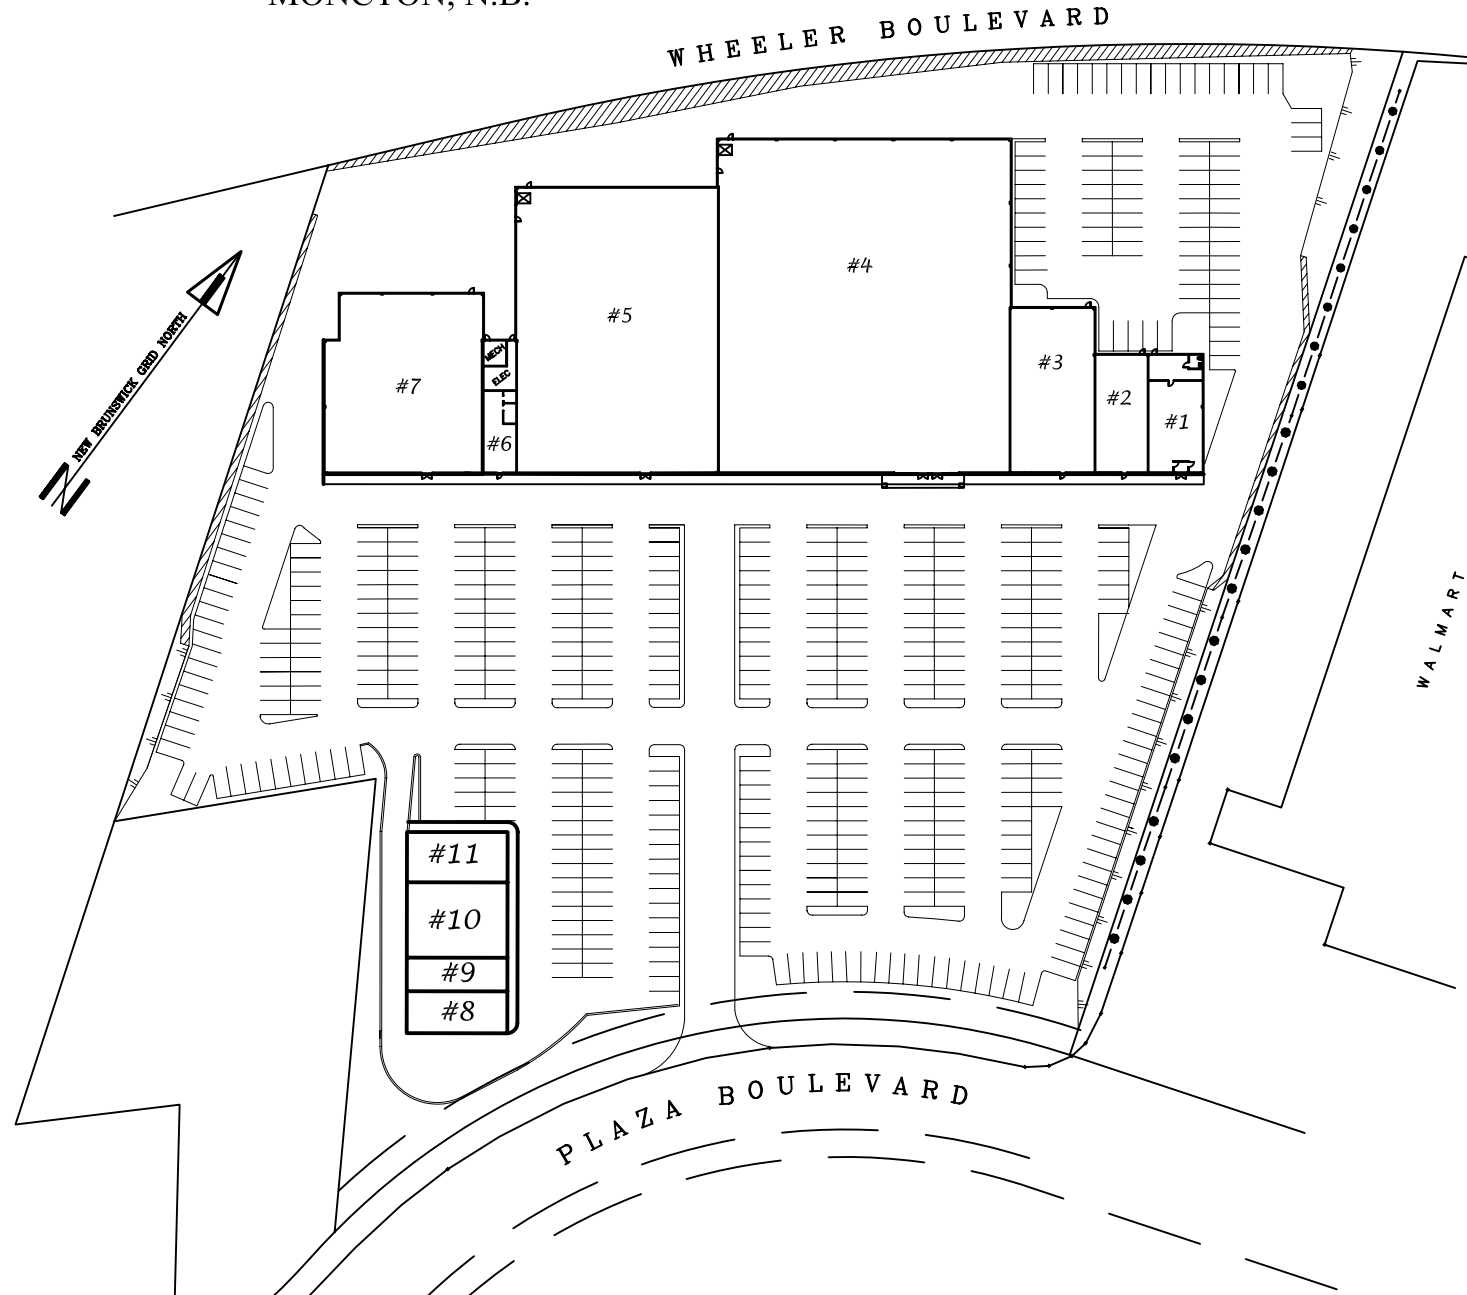

PLAZA BOULEVARD CENTRE MONCTON, NB

Address 35-45 Plaza Boulevard, Moncton, New Brunswick

Area 74,464 sq. ft.

Parking Spaces 452

Major Retailers Winners, Michael's

Property Summary The Plaza Boulevard Centre is centrally located between Wal-Mart and Northwest Centre, in close proximity to the Wheeler Boulevard Power Centre.

Address:
50 Tacoma Drive, Unit 18
Dartmouth, NS
B2W 3E5

Contact:
Verna Bulley
902-468-8688
verna.bulley@plaza.ca

PLAZA BOULEVARD CENTRE

MONCTON, N.B.

PLAZA BOULEVARD CENTRE MONCTON, N.B.

Tenant	sq.ft.
1. Paderno	2,376
2. Motherhood Maternity	2,182
3. Bulk Barn Foods	5,046
4. Winners	35,050
5. Michael's	20,620
6. Super Cuts	900
7. Great Canadian Dollar Store	10,045
8. Panago	1,500
9. Sally Beauty	1,200
10. Spartan Athletic	2,500
11. EB Games	1,800