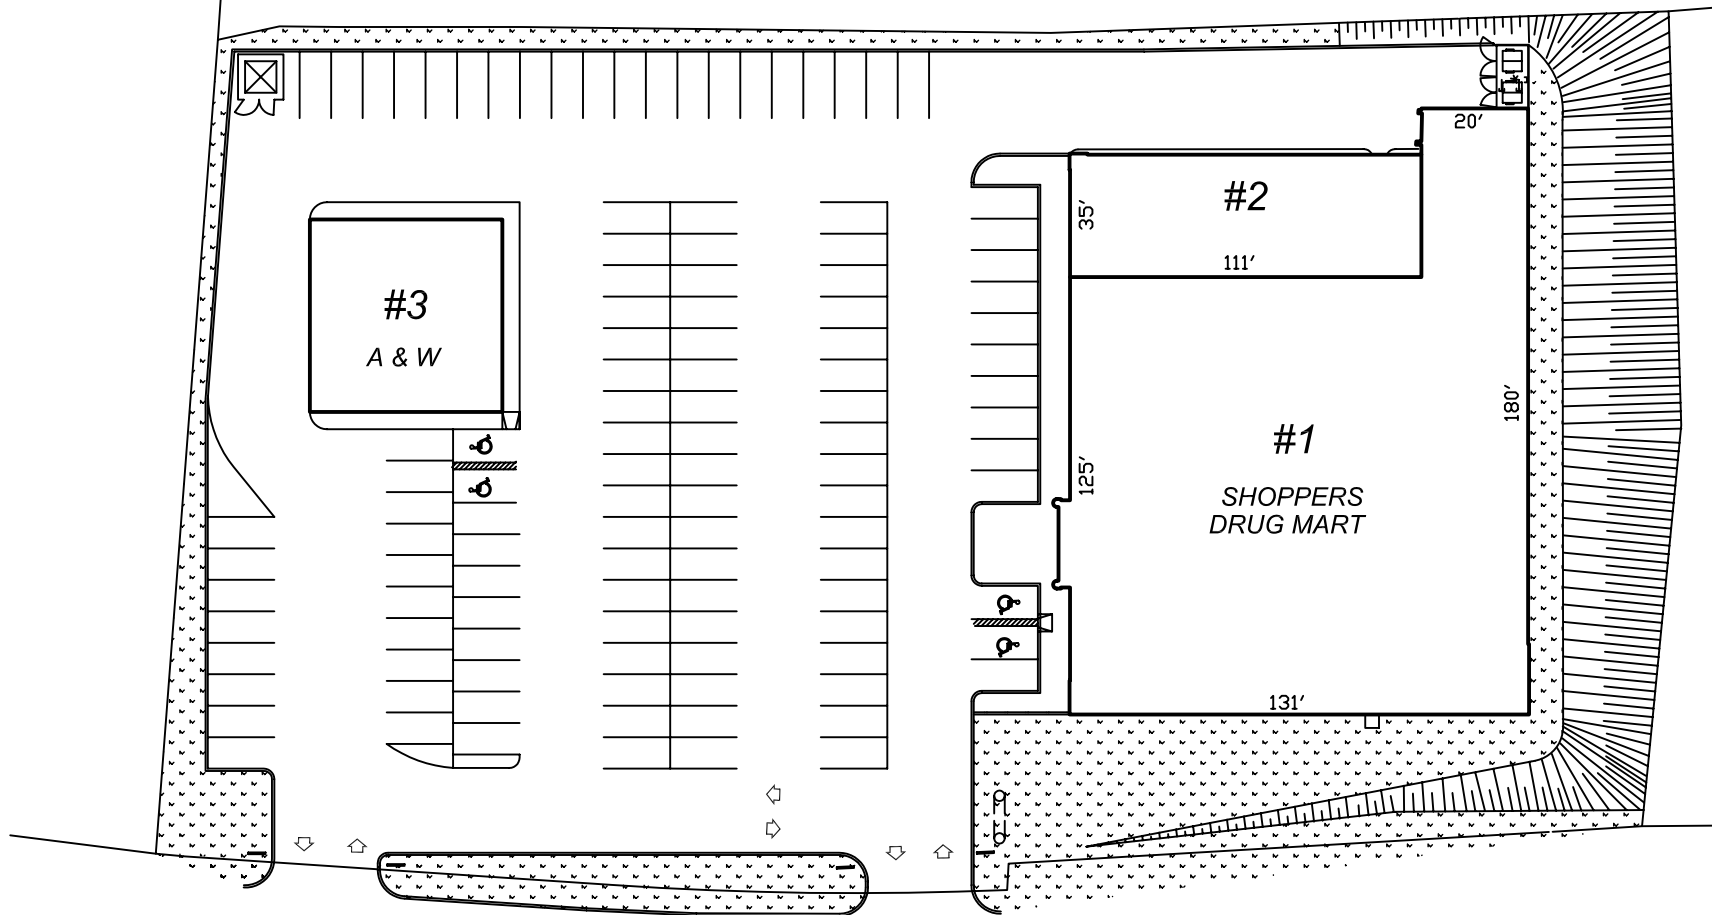

CBS PLAZA

CONCEPTION BAY SOUTH NEWFOUNDLAND

Address 84-96 Conception Bay Highway,
Conception Bay South, Newfoundland

Area 23, 610 sq. ft.

**Parking
Spaces** 124

**Major
Retailers** Shoppers Drug Mart

Address:
82 Tacoma Drive, Suite 207
Dartmouth, NS
B2W 3E5

Contact:
Jim Pushie
902-468-8688
jim.pushie@plaza.ca

CBS PLAZA

CONCEPTION BAY SOUTH, NL.

<u>Tenant/Locataire</u>	<u>sq.ft./p.c.</u>
1. Shoppers Drug Mart	17,475
2. Medical Clinic	3,888
3. A & W	3,025

CBS PLAZA
96 Conception Bay South NL.