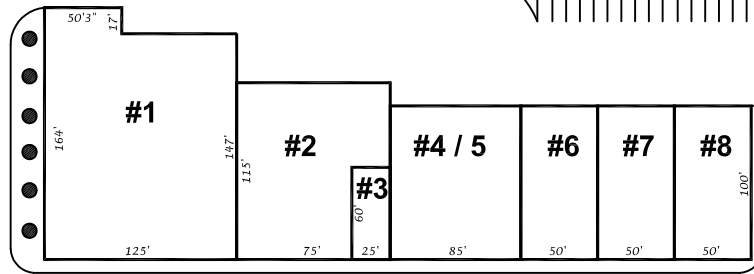

BEDFORD COMMONS PLAZA

BEDFORD, NS.

Address 29 & 85 Damascus Road, Bedford, Nova Scotia

Area 70,000 sq. ft.

Major Retailers Dollarama, Reitmans, Tip Top Tailors, Future Shop, Bulk Barn, Pets unlimited

Address:
82 Tacoma Drive, Suite 207
Dartmouth, NS
B2W 3E5

Contact:
Verna Bulley
902-468-8688
verna.bulley@plaza.ca

BEDFORD COMMONS PLAZA

BEDFORD, N.S.

DUKE STREET

WAL-MART
EXPANSION
AREA

DAMASCUS RD.

Tenant	sq.ft.	Tenant	sq.ft.	Tenant	sq.ft.	BEDFORD COMMONS PLAZA Bedford, N.S.	THE PLAZA GROUP 82 Tacoma Drive, Unit 207 Dartmouth, Nova Scotia B2W-3E5 Tel.:902-468-8688 Fax.:902-468-9446 90 Rue Morgan, Suite 200 Baie D'Urfe, Quebec H9X-3A8 Tel.:514-457-7007 Fax.:514-457-0220 www.plaza.ca
1. Future Shop	20,066	7. Reitmans	5,069	PAD 13. Available	5,945		
2. Dollarama	10,095	8. Pets Unlimited	5,166	PAD 14. Payless Shoes	2,500		
3. Aliant	1,491	9. Tip Top	4,107				
4/5. Bouclair	8,500	10. Sally Beauty	1,818				
6. Bulk Barn	5,069	11. Trip Central.ca	1,529				
		12. Sky Box Haircutters	1,267				