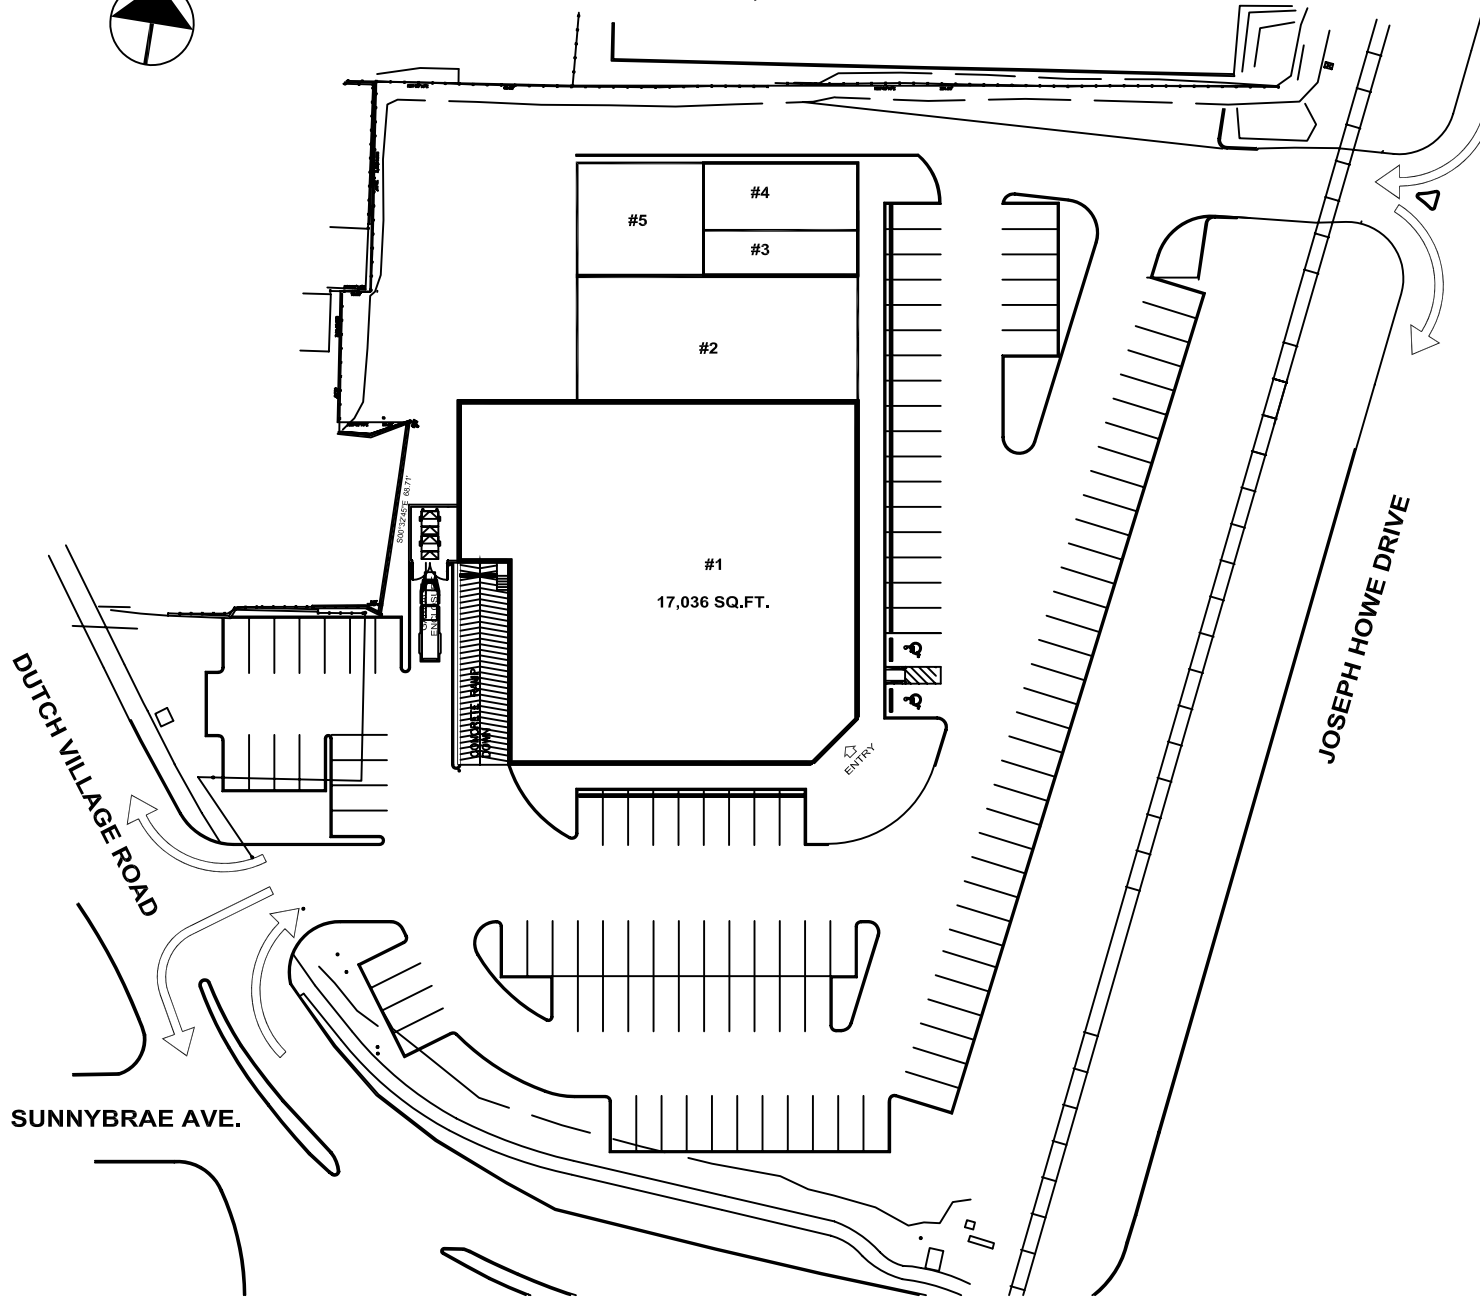

JOSEPH HOWE DRIVE PLAZA

HALIFAX, N.S.

JOSEPH HOWE DRIVE PLAZA
Dutch Village Road
& Joseph Howe Drive
HALIFAX, N.S.

<u>Tenant</u>	<u>sq.ft.</u>
1. Shoppers Drug Mart	17,036
2. Bulk Barn	4,500
3. First Choice Haircutters	880
4. Pizza Town	1,200
5. Available	1,920

REVISED: Sept. 18, 2008 rev."B1"

DATE : September 18, 2007

THE PLAZA GROUP

82 Tacoma Drive, Unit 207
Dartmouth, Nova Scotia
B2W-3E5

Tel.:902-468-8688
Fax.:902-468-9446

90 Rue Morgan, Suite 200
Baie D'Urfe, Quebec
H9X-3A8

Tel.:514-457-7007
Fax.:514-457-0220

www.plaza.ca