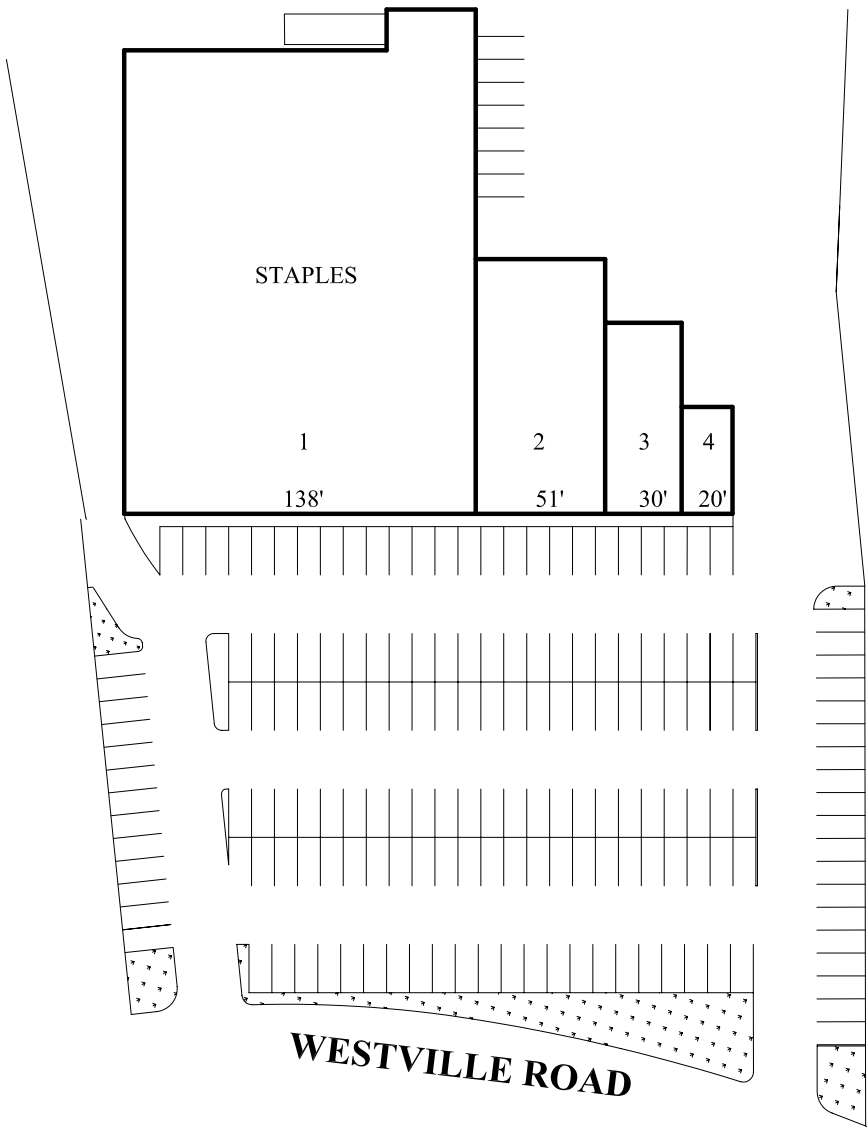

STAPLES PLAZA

NEW GLASGOW, N.S.

Staples Plaza
Westville Road
New Glasgow, N.S.

Locataire / Tenant	p.c./sq.ft.
1. Staples	25,116
2. Cleve's	4,800
3. Available	2,263
4. First Choice Hair Cutters	850

REVISE: September 18, 2007 rev."B"

DATE: MAY 29, 2001

THE PLAZA GROUP
82 Tacoma Drive, Unit 207
Dartmouth, Nova Scotia
B2W-3E5
Tel.:902-468-8688
Fax.:902-468-9446
90 Rue Morgan, Suite 200
Baie D'Urfe, Quebec
H9X-3A8
Tel.:514-457-7007
Fax.:514-457-0220
www.plaza.ca