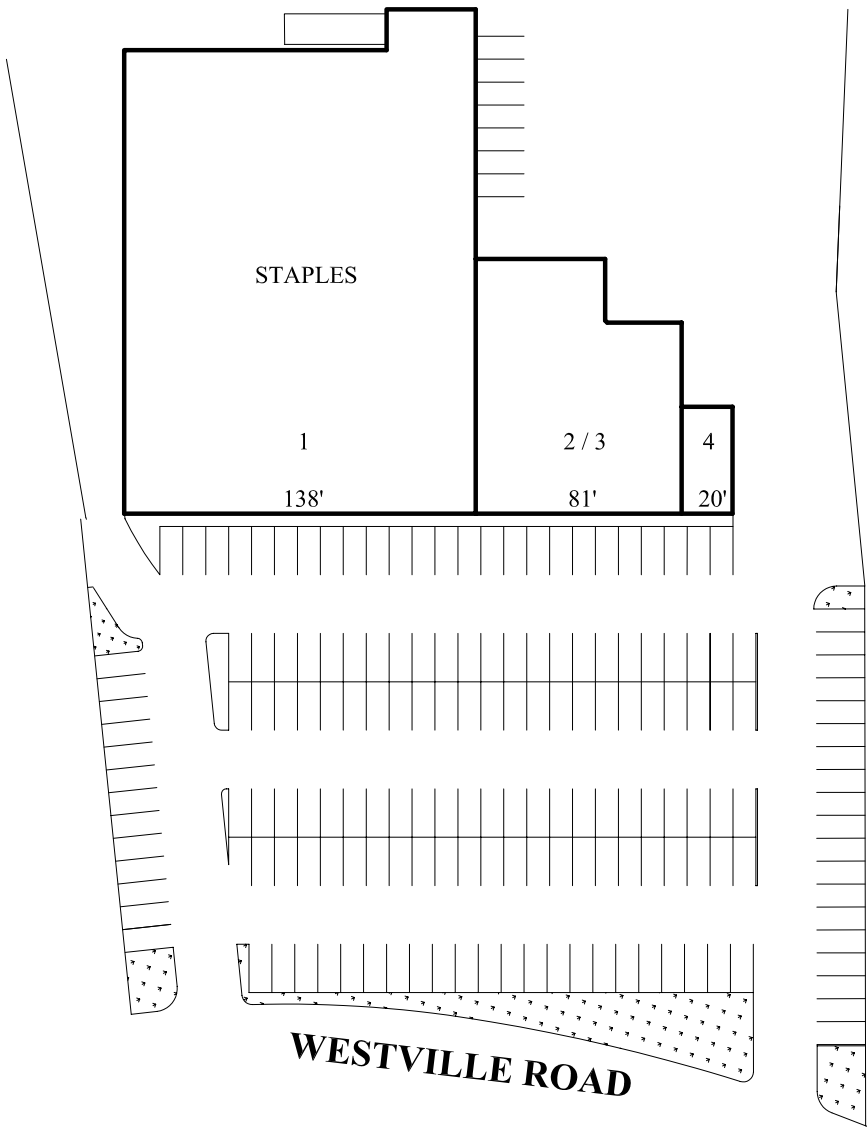

STAPLES PLAZA

NEW GLASGOW, N.S.

Staples Plaza
Westville Road
New Glasgow, N.S.

Locataire / Tenant	p.c./sq.ft.
1. Staples	25,116
2/3. Cleve's	7,063
4. First Choice Hair Cutters	850

REVISE: June 10, 2011 rev."C"

DATE: MAY 29, 2001

THE PLAZA GROUP
82 Tacoma Drive, Unit 207
Dartmouth, Nova Scotia
B2W-3E5
Tel.:902-468-8688
Fax.:902-468-9446
90 Rue Morgan, Suite 200
Baie D'Urfe, Quebec
H9X-3A8
Tel.:514-457-7007
Fax.:514-457-0220
www.plaza.ca