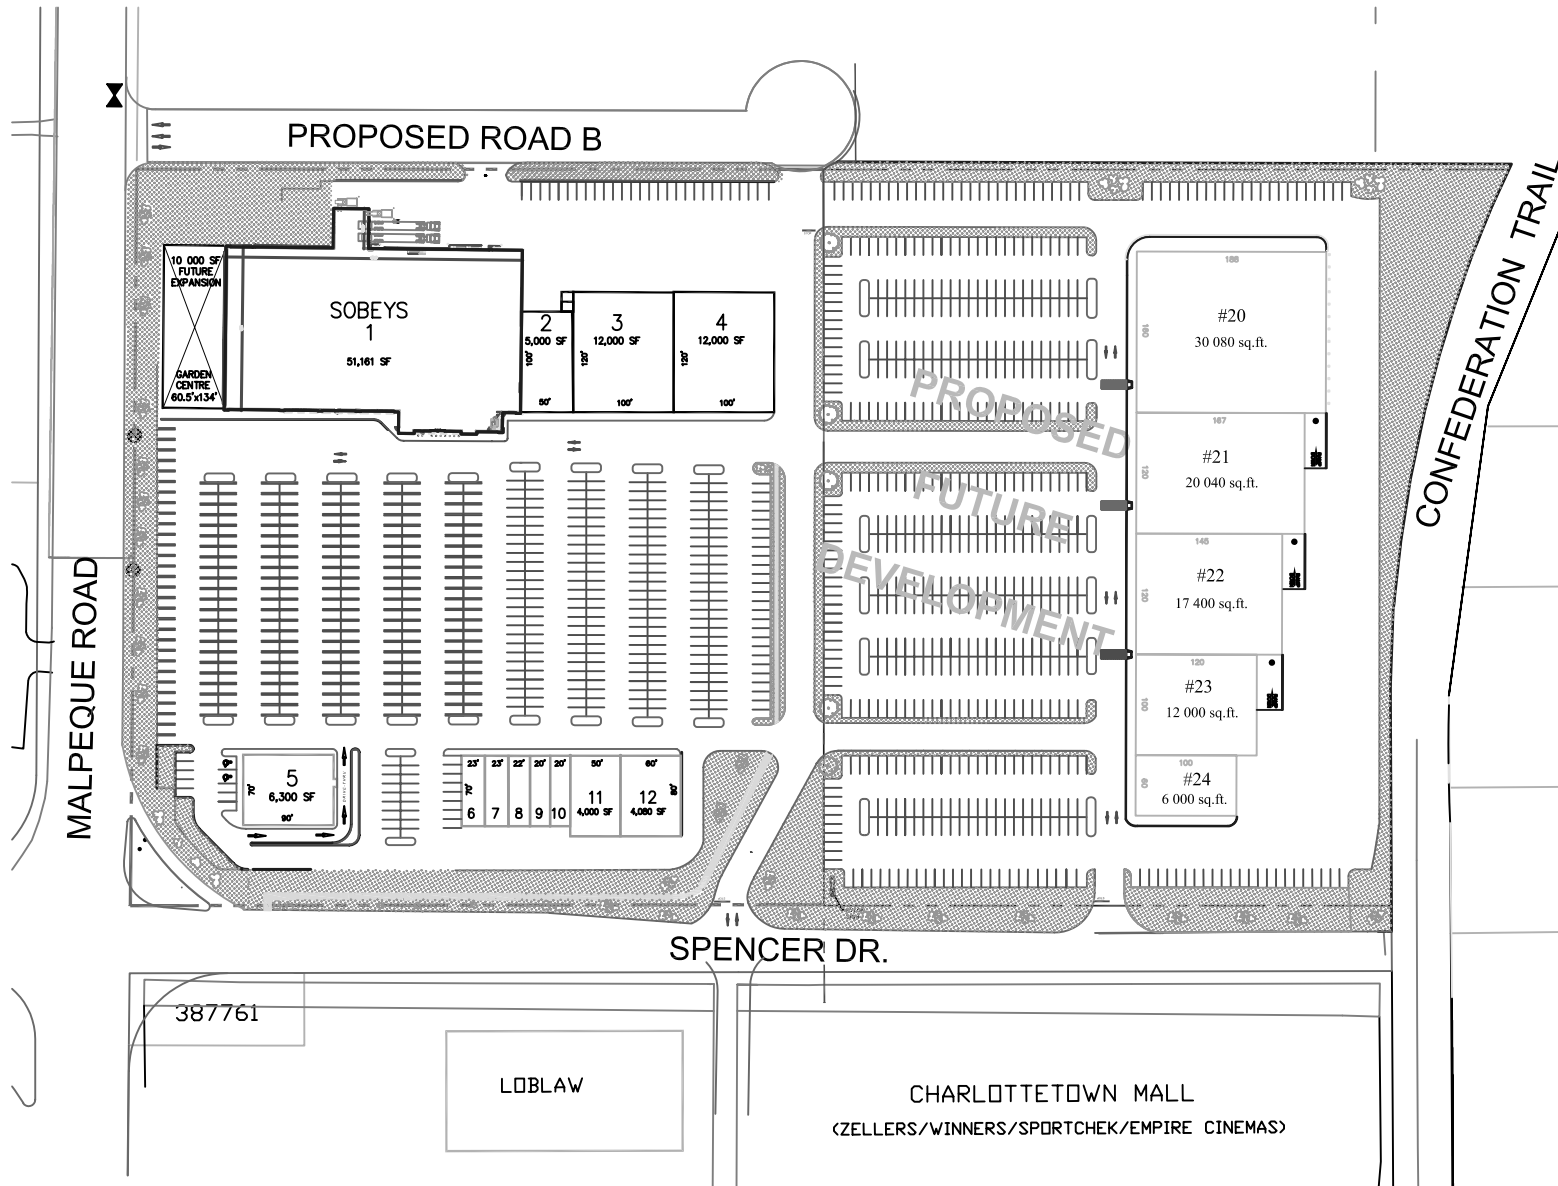

SPENCER DRIVE PLAZA

CHARLOTTETOWN, P.E.I.

SPENCER DRIVE PLAZA

Spencer Drive & Malpeque Road
Charlottetown, P.E.I.

Tenant	sq.ft.
1. Sobeys	51,161
2. Available	5,000
3. Available	12,000
4. Petsmart	12,000
5. Available	6,300
6. Available	1,610
7. Available	1,610
8. Papa John's	1,600
9. Available	1,400
10. Available	1,400
11. Available	4,000
12. Available	4,800
20. Future	30,080
21. Future	20,040
22. Future	17,400
23. Future	12,000
24. Future	6,000