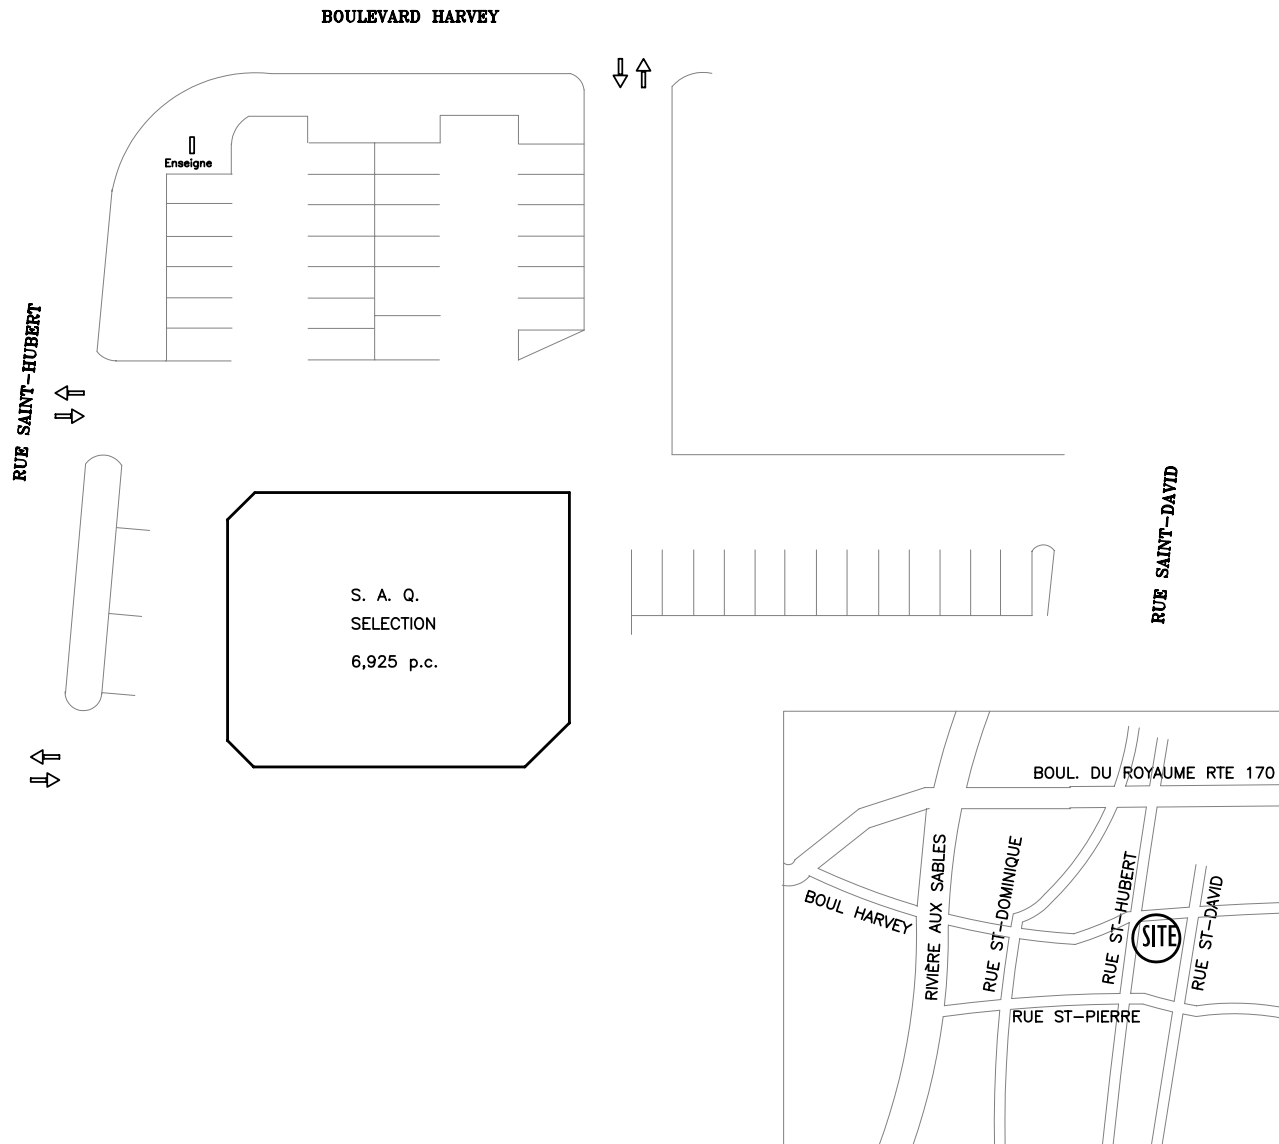

# PLAZA ST-HUBERT

## JONQUIÈRE, QUÉBEC

**Address** 3819-3821 Harvey Boulevard, Jonquière,  
Québec

**Area** 6,000 sq. ft.

**Parking  
Spaces** 42

**Property  
Summary** Plaza St-Hubert is centrally located in the heart  
of Jonquière at the intersection of boulevard  
Harvey and rue St-Hubert.

# PLAZA ST-HUBERT

JONQUIÈRE, QUÉBEC