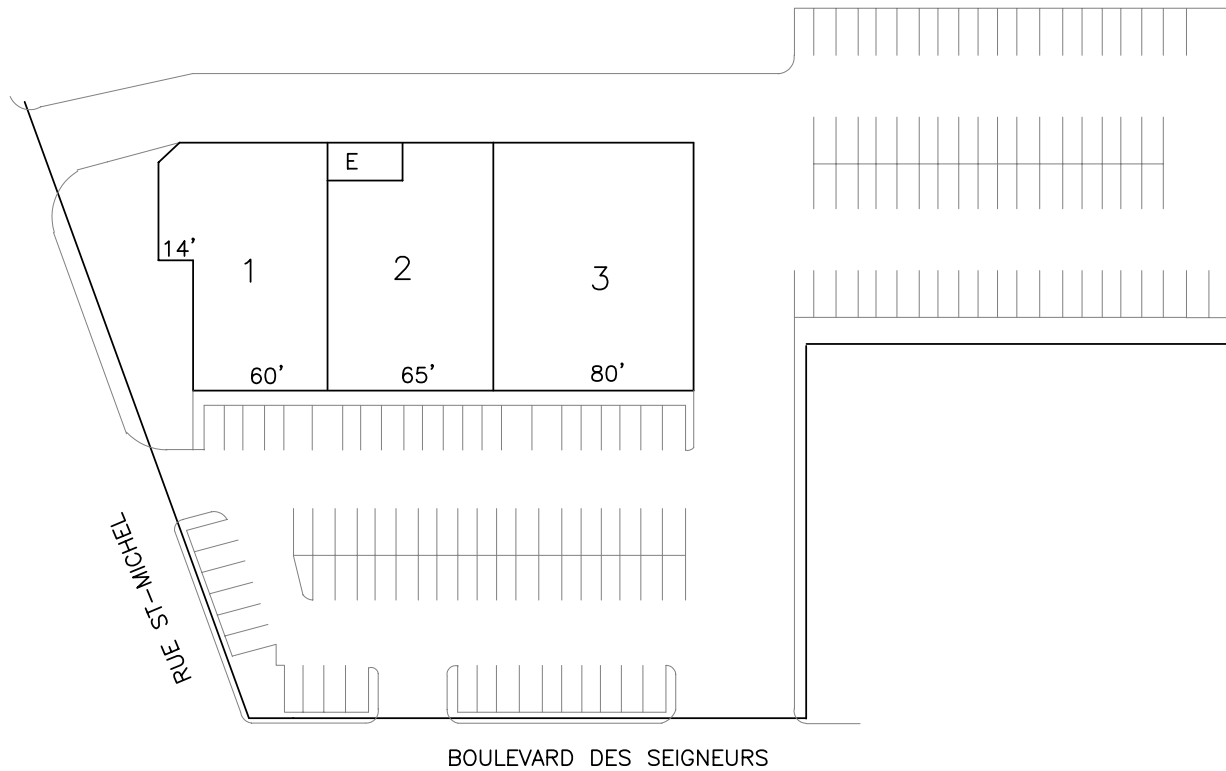

PLAZA DES SEIGNEURS

TERREBONNE, QUÉBEC

Address 1080 des Seigneurs Boulevard, Terrebonne, Québec

Area 20,000 sq. ft.

Parking Spaces 140

Major Retailers Banque Nationale, Pharmacie Uniprix, SAQ Sélection

Property Summary Plaza des Seigneurs is located across the street from the regional shopping centre Les Galeries Terrebonne in close proximity to Canadian Tire, Metro and a number of strip shopping centres and fast food outlets.

Address:
90 Morgan Road, Suite 200
Baie D'Urfé, Québec
H9X 3A8

Contact:
Susan Henderson
514-457-7007
susan.henderson@plaza.ca

PLAZA DES SEIGNEURS

TERREBONNE, QUÉ.

PLAZA DES SEIGNEURS

BOUL. DES SEIGNEURS
TERREBONNE, QUÉ